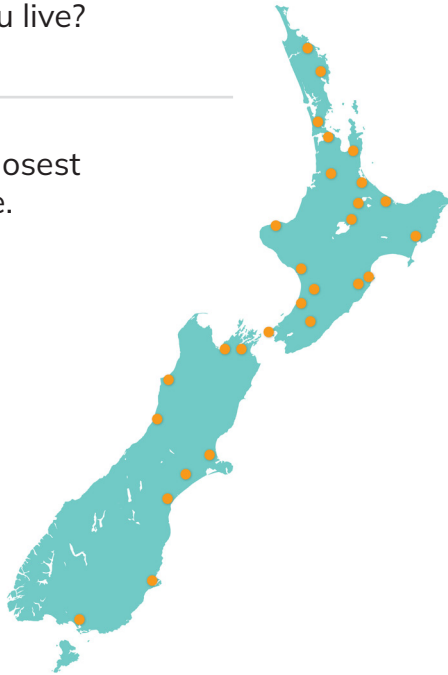

SPCA - Who Are We?!

Webinar Activity Junior

Instructions:

- * Locate and label your local SPCA Centre on the map below.
- * Listen to the the Live Education Webinar to help you answer the questions.
- * Email your question to education@spca.nz

Where do you live?

Circle your closest SPCA Centre.

How did Mr Moo's story make you feel?
Circle your answer.

Beginning

End

Draw a picture of Mr Moo and the things that make him happy:

Draw what the two words mean below: