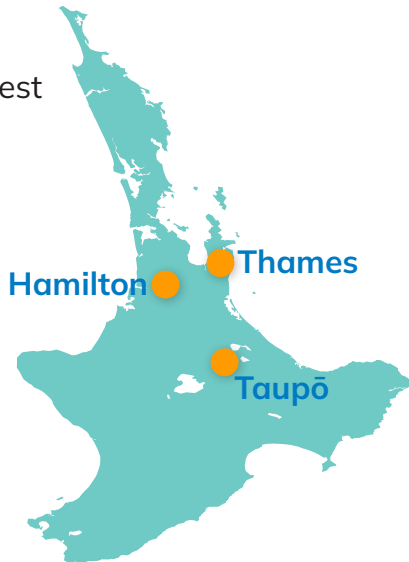

SPCA - Who Are We?!

Webinar Activity Junior

Instructions:

- * Locate your closest SPCA Centre on the map below.
- * Listen to the the Live Education Webinar to help you answer the questions.
- * Email your question to education@spca.nz

Where do you live?

Circle your closest SPCA Centre.

How did Mr Moo's story make you feel?
Circle your answer.

Beginning

End

Draw a picture of Mr Moo and the things that make him happy:

Draw what the two words mean below: