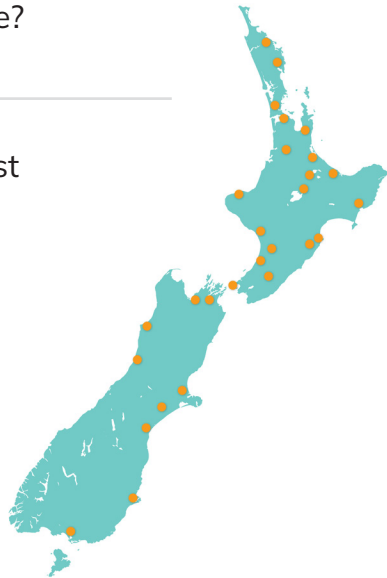

SPCA - Who Are We?!

Webinar Activity Senior

Instructions:

- * Locate and label your local SPCA Centre on the map below.
- * Listen to the the Live Education Webinar to help you answer the questions.
- * Email your top question to education@spca.nz

Where do you live?

Circle your closest SPCA Centre.

What is the correct definition? Use the webinar to help you!

Companion Animal:

Guardian:

Webinar questions:

How many animals does SPCA care for?

Describe Mr Moo's life before he was rescued: